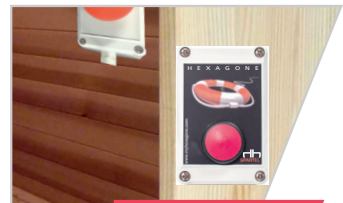

Pool security and animation solution

Range up to 150 meters

1
A special inside high temperature resistant sauna button

Radio panic button

2
An outside waterproof wireless warning button

Double internal and external security alert

Lets warn of discomfort in an unsupervised area

Resistant to high temperature up to 110 °

Protected by international patent

MADE IN FRANCE

Sauna / Spa/ Steam room security

Displays the triggered button area

Ideal for unsupervised zones

Resistant up to 110°

Technical data

LED box with speaker

Standard wall panic button

Special Sauna panic button

Power supply
Protection
Range
Waterproof
Autonomy
Dimensions
References