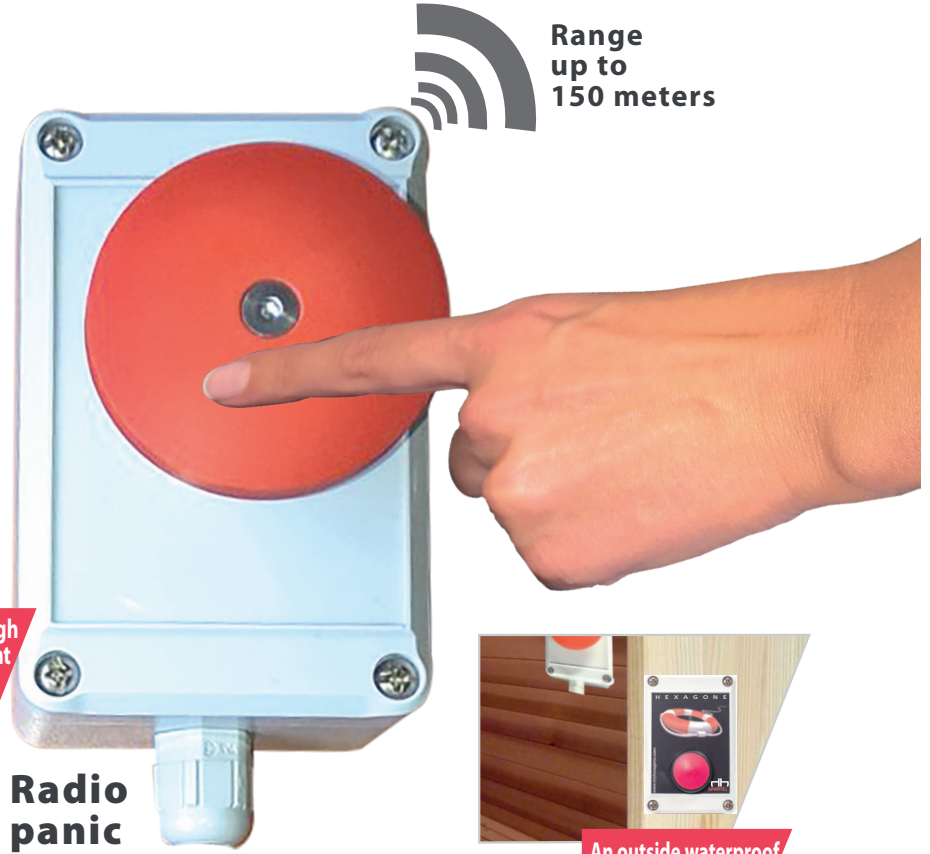

Pool security and animation solution

Range up to 150 meters

1
A special inside high temperature resistant sauna button

Radio panic button

2
An outside waterproof wireless warning button

Double internal and external security alert

Lets warn of discomfort in an unsupervised area

Resistant to high temperature up to 110 °

Protected by international patent

MADE IN FRANCE

Sauna / Spa/ Steam room security

Displays the triggered button area

Ideal for unsupervised zones

Resistant up to 110°

Technical data

LED box with speaker

Standard wall panic button

Special Sauna panic button

Power supply
Protection
Range
Waterproof
Autonomy
Dimensions
References

Prise 220 V
IP 65
150 m
Yes
—
254 x 180 x 90 mm
eks001n000

Battery 3,2 V
IP 65
150 m
Yes
18 month
100 x 65 x 40 mm
egs002n001

Battery 3,2 V
IP 65
150 m
Yes
18 month
100 x 65 x 40 mm
Inside button egs004n000